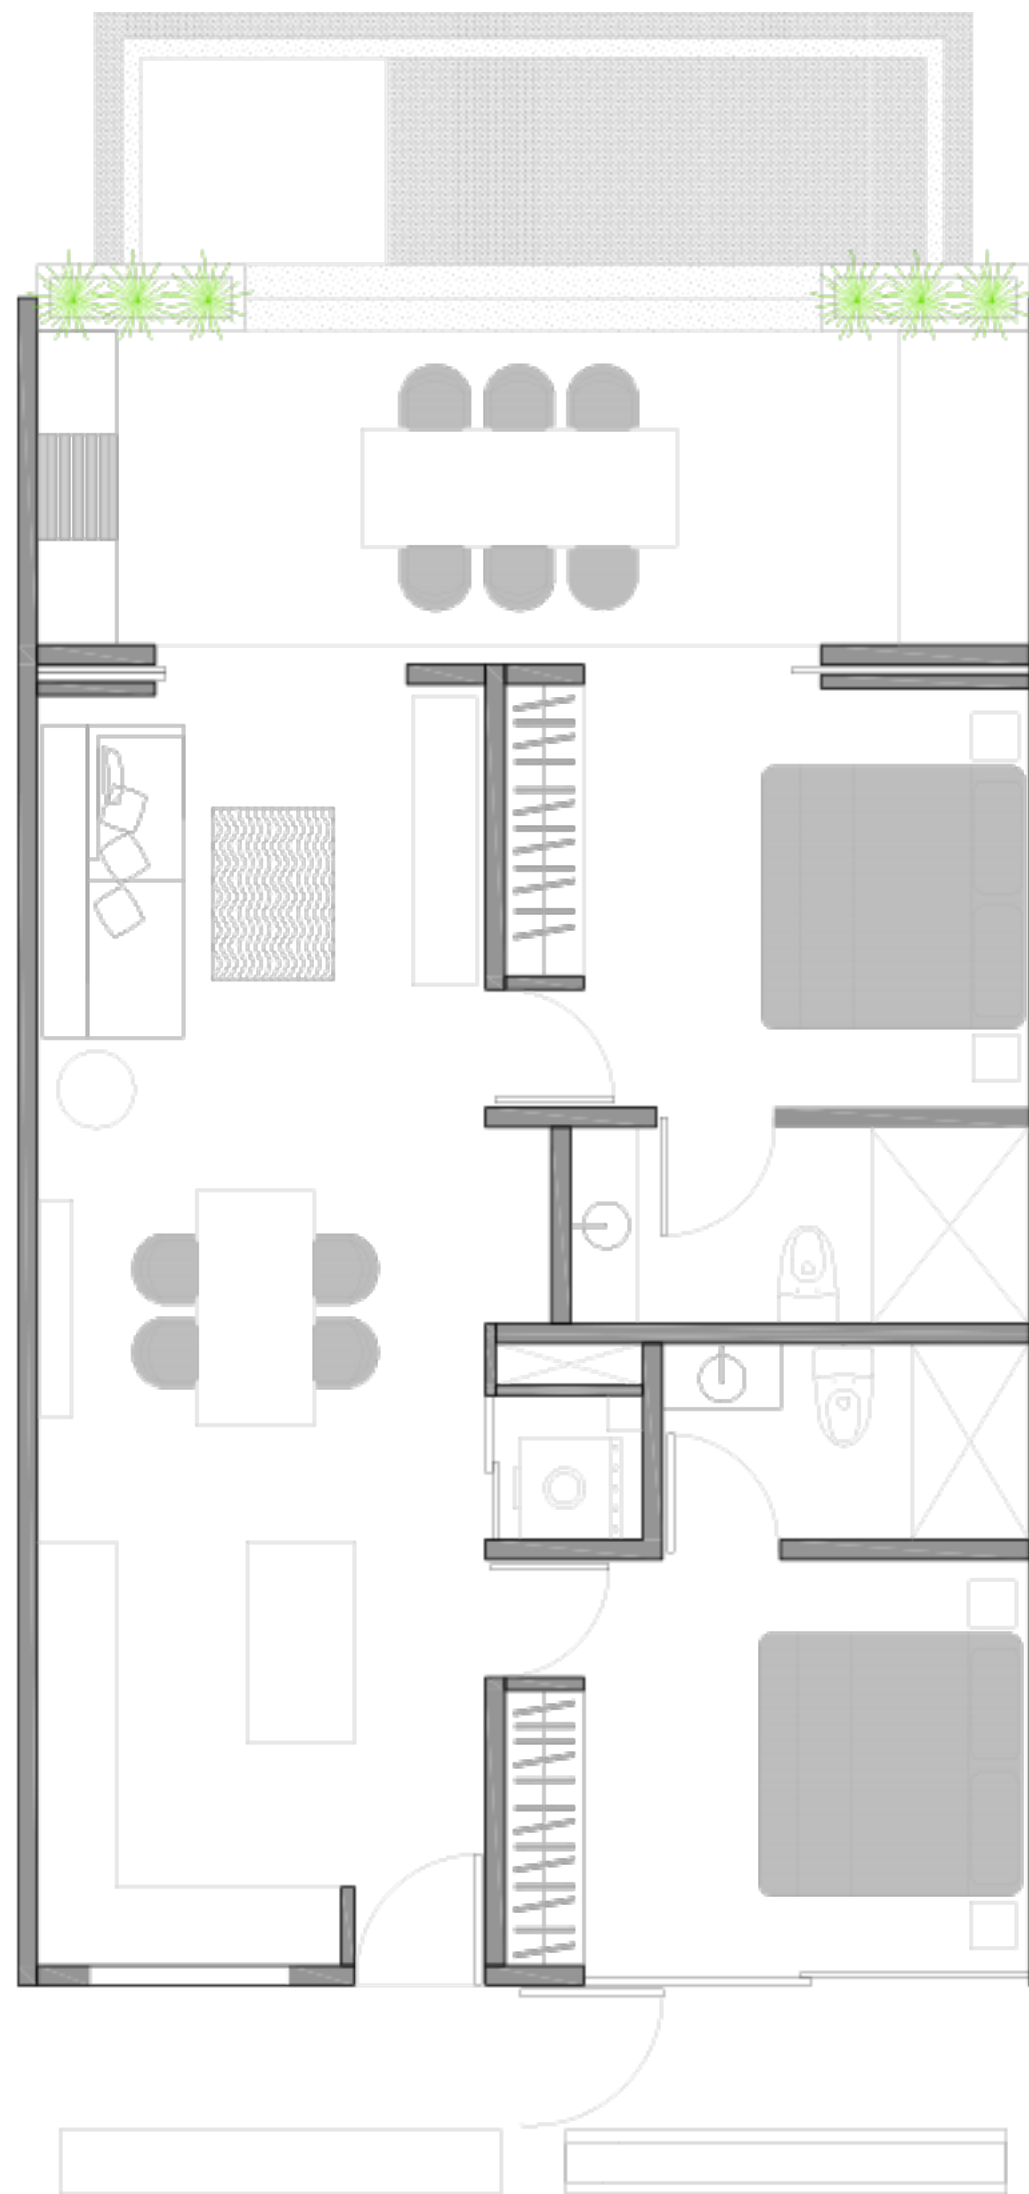

deja-vu
Tulum

MODELO
TYPE

C

INTERIOR / INTERIOR: 80.37 m²
TERRAZA / TERRACE: 19.75 m²
BALCÓN / BALCONY: 12.63 m²
PISCINA / SWIMMING POOL: 13.02 m²

TOTAL 125.77 m²