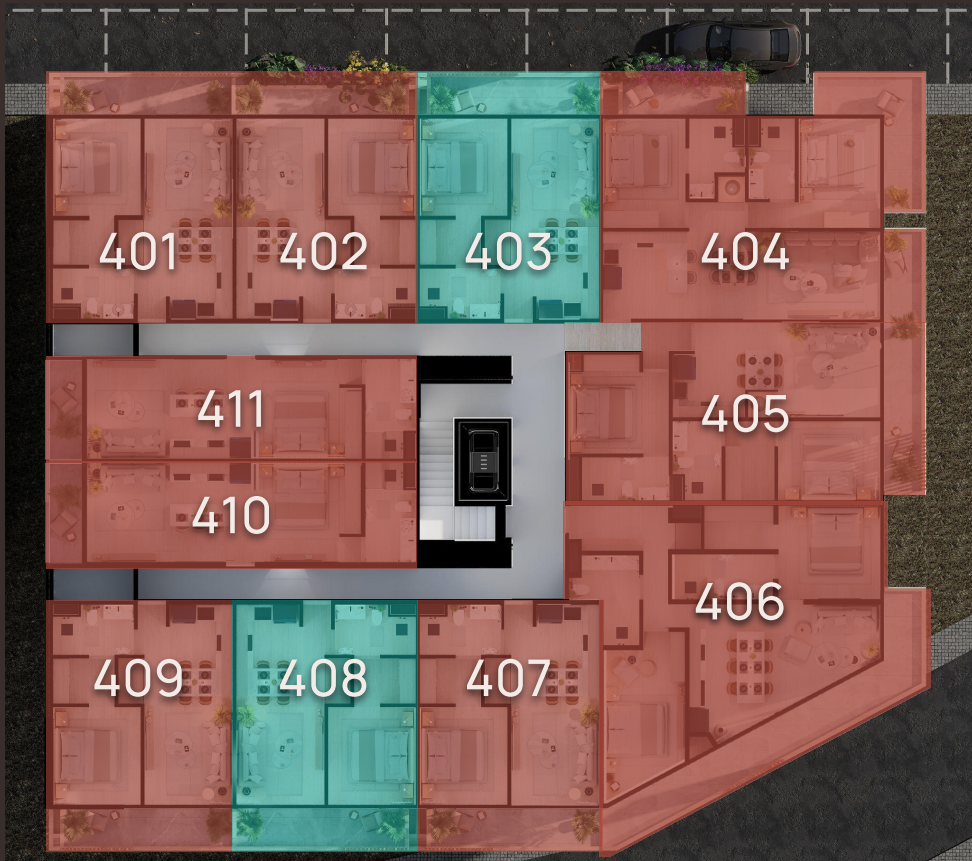

### LEVEL 3

-  AVAILABLE
-  RESERVED
-  SOLD

CARIBBEAN OCEAN - MAR CARIBE

IDILIK

STREET VIEW - CALLE 26

SUNSET - ATARDECER

PARK VIEW - VISTA AL PARQUE