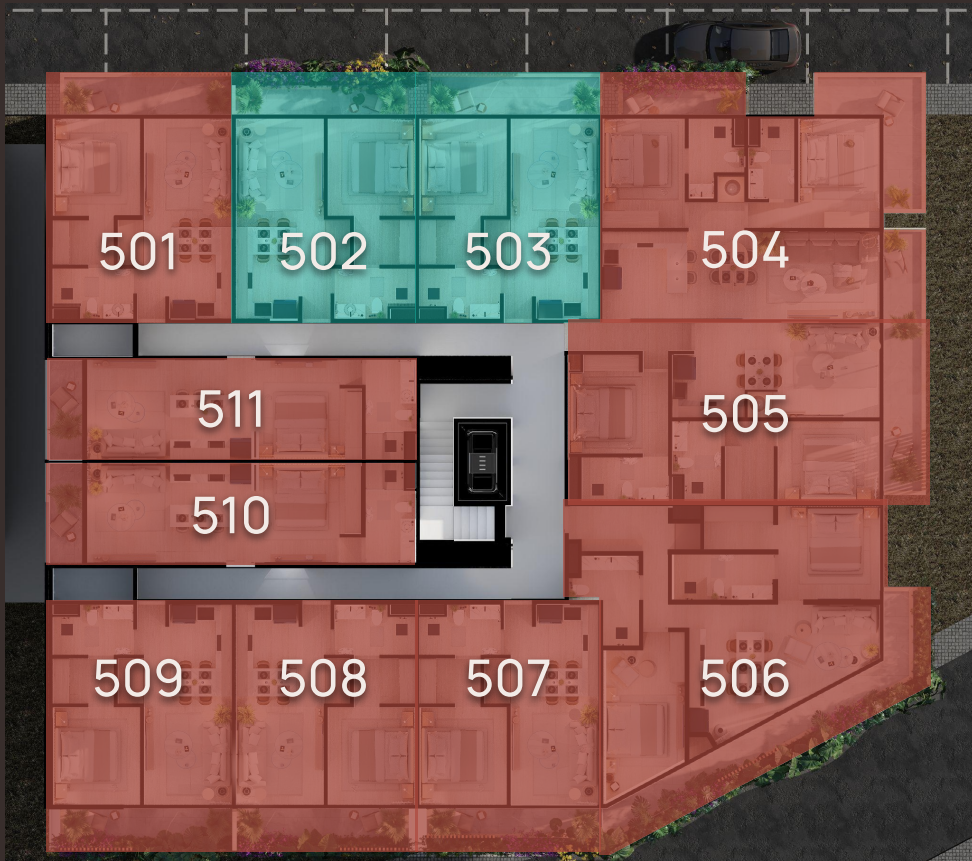

## LEVEL 4

-  AVAILABLE
-  RESERVED
-  SOLD

CARIBBEAN OCEAN - MAR CARIBE

IDILIK

STREET VIEW - CALLE 26

SUNSET - ATARDECER

PARK VIEW - VISTA AL PARQUE