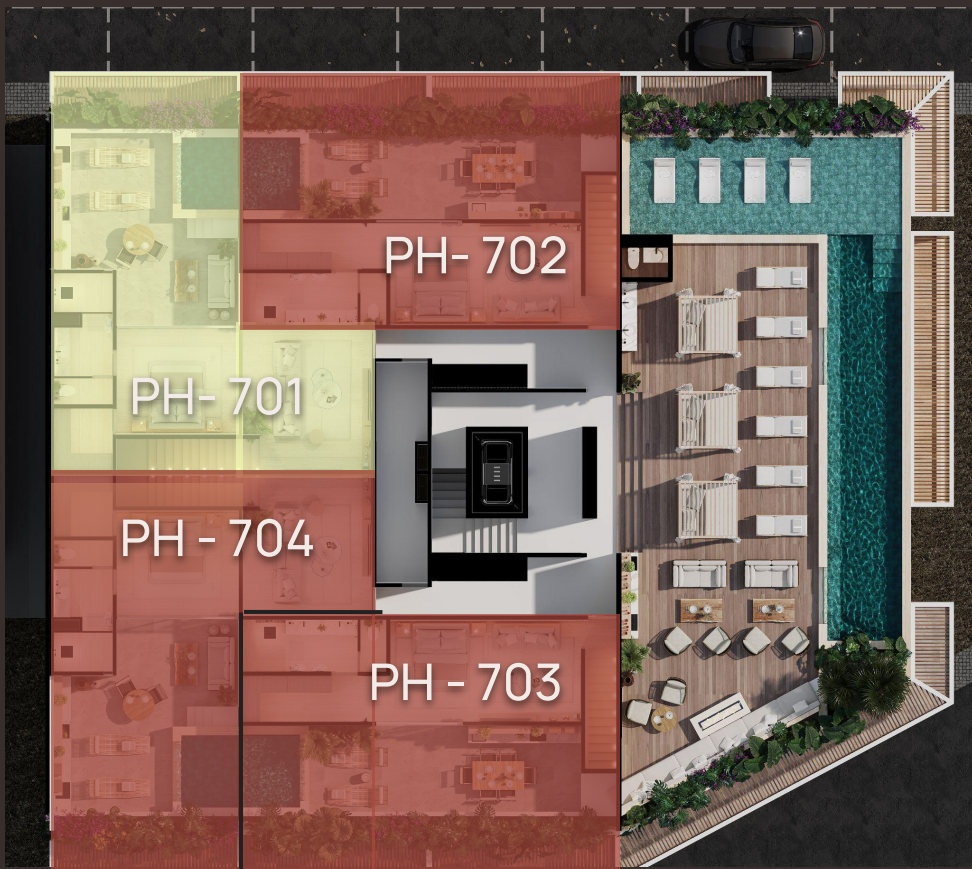

CARIBBEAN OCEAN - MAR CARIBE

PARK VIEW - VISTA AL PARQUE

IDILIK

STREET VIEW - CALLE 26

SUNSET - ATARDECER

PARK VIEW - VISTA AL PARQUE

CARIBBEAN OCEAN - MAR CARIBE

LEVEL 6

- AVAILABLE
- RESERVED
- SOLD

IDILIK

STREET VIEW - CALLE 26

SUNSET - ATARDECER

PARK VIEW - VISTA AL PARQUE

CARIBBEAN OCEAN - MAR CARIBE

ROOF TOP

- AVAILABLE
- RESERVED
- SOLD