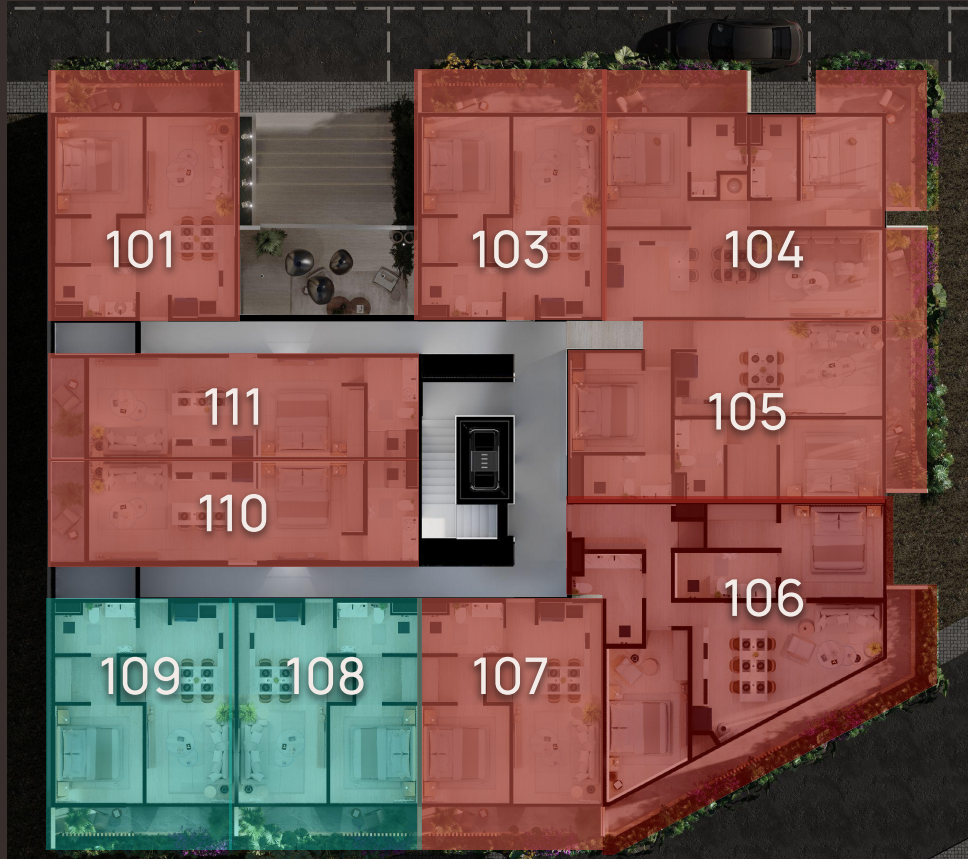

AVAILABILITIES

STREET VIEW - CALLE 26

SUNSET - ATARDECER

PARK VIEW - VISTA AL PARQUE

CARIBBEAN OCEAN - MAR CARIBE

GROUND FLOOR

- AVAILABLE
- RESERVED
- SOLD

IDILIK

STREET VIEW - CALLE 26

SUNSET - ATARDECER

PARK VIEW - VISTA AL PARQUE

CARIBBEAN OCEAN - MAR CARIBE

LEVEL 1

-  AVAILABLE
-  RESERVED
-  SOLD

IDILIK

STREET VIEW - CALLE 26

SUNSET - ATARDECER

PARK VIEW - VISTA AL PARQUE

LEVEL 2

-  AVAILABLE
-  RESERVED
-  SOLD

IDILIK

STREET VIEW - CALLE 26

SUNSET - ATARDECER

PARK VIEW - VISTA AL PARQUE