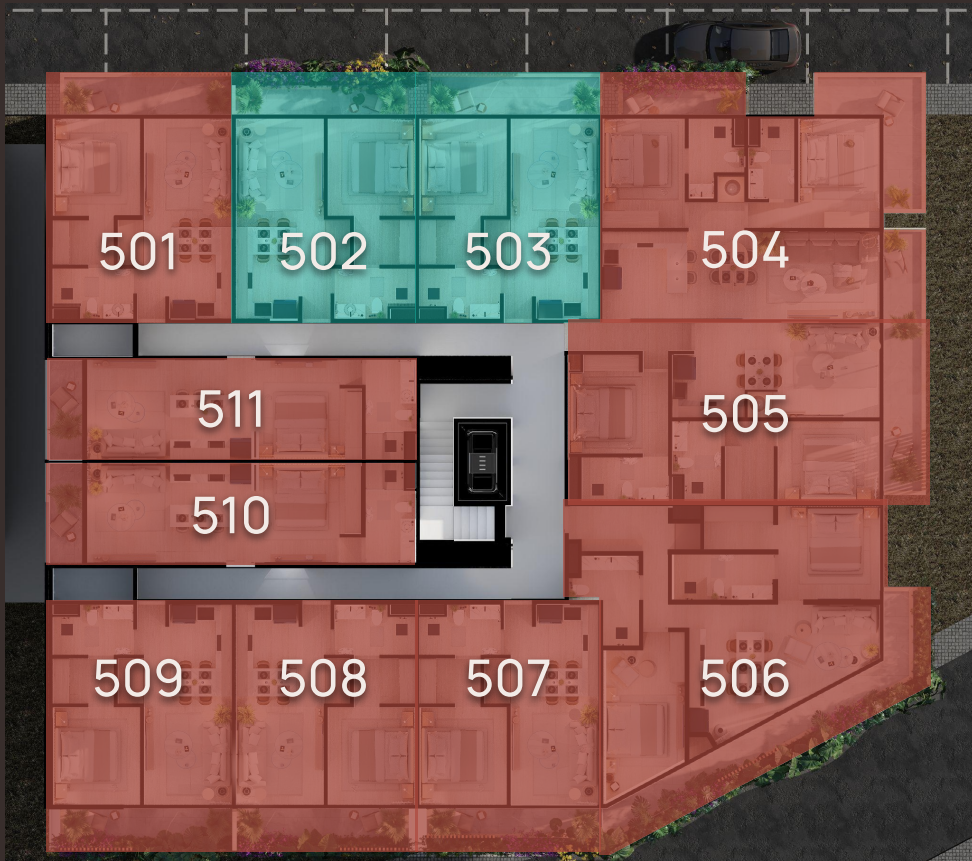

LEVEL 4

- AVAILABLE
- RESERVED
- SOLD

CARIBBEAN OCEAN - MAR CARIBE

IDILIK

STREET VIEW - CALLE 26

SUNSET - ATARDECER

PARK VIEW - VISTA AL PARQUE

LEVEL 5