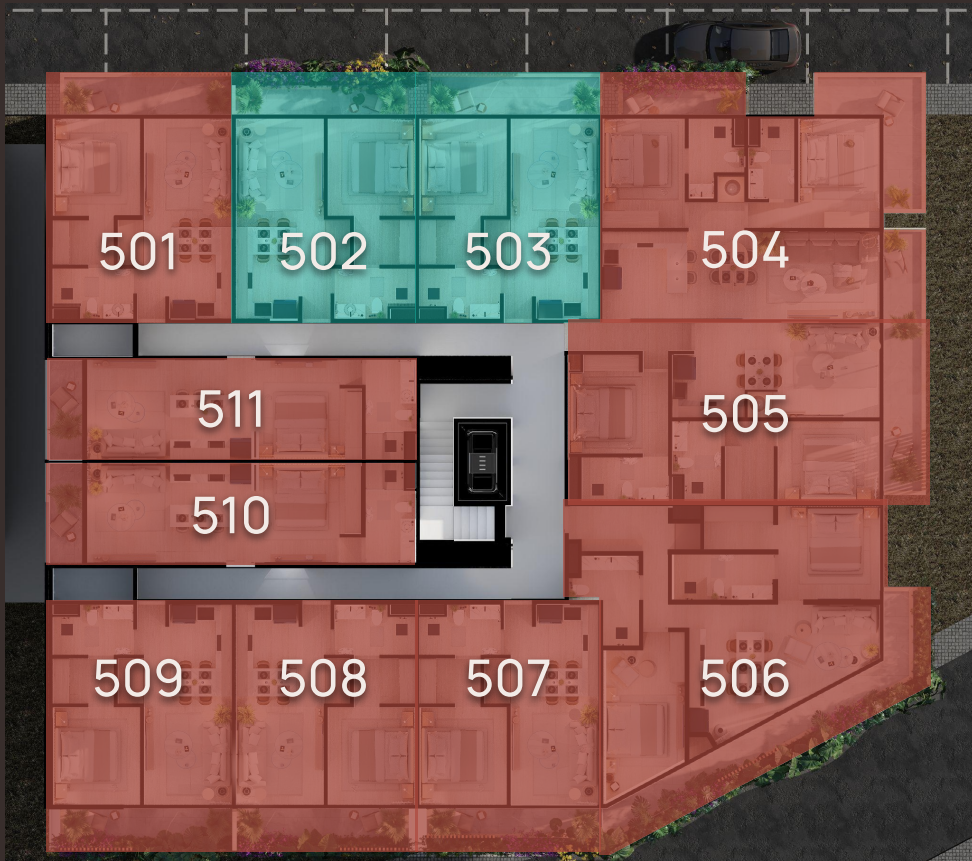

CARIBBEAN OCEAN - MAR CARIBE

LEVEL 4

-  AVAILABLE
-  RESERVED
-  SOLD

IDILIK

STREET VIEW - CALLE 26

SUNSET - ATARDECER

PARK VIEW - VISTA AL PARQUE

LEVEL 5