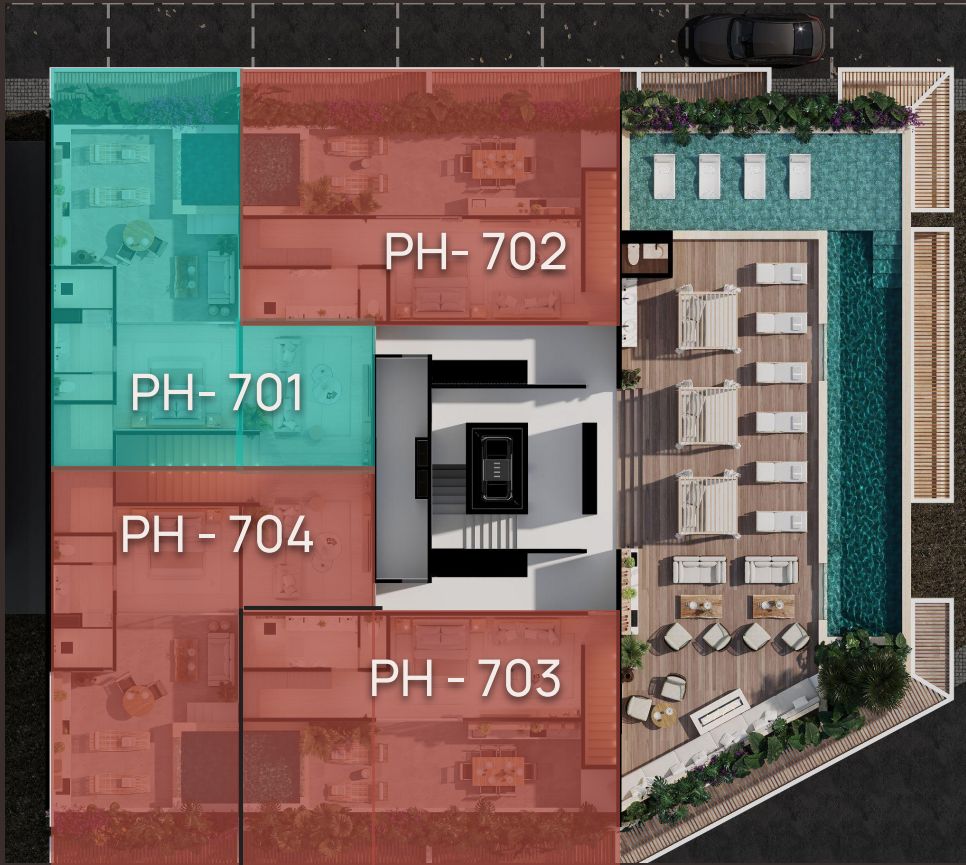

-  AVAILABLE
-  RESERVED
-  SOLD

CARIBBEAN OCEAN - MAR CARIBE

IDILIK

STREET VIEW - CALLE 26

SUNSET - ATARDECER

PARK VIEW - VISTA AL PARQUE

CARIBBEAN OCEAN - MAR CARIBE

LEVEL 6

-  AVAILABLE
-  RESERVED
-  SOLD

IDILIK

STREET VIEW - CALLE 26

SUNSET - ATARDECER

PARK VIEW - VISTA AL PARQUE

CARIBBEAN OCEAN - MAR CARIBE

ROOF TOP

- AVAILABLE
- RESERVED
- SOLD