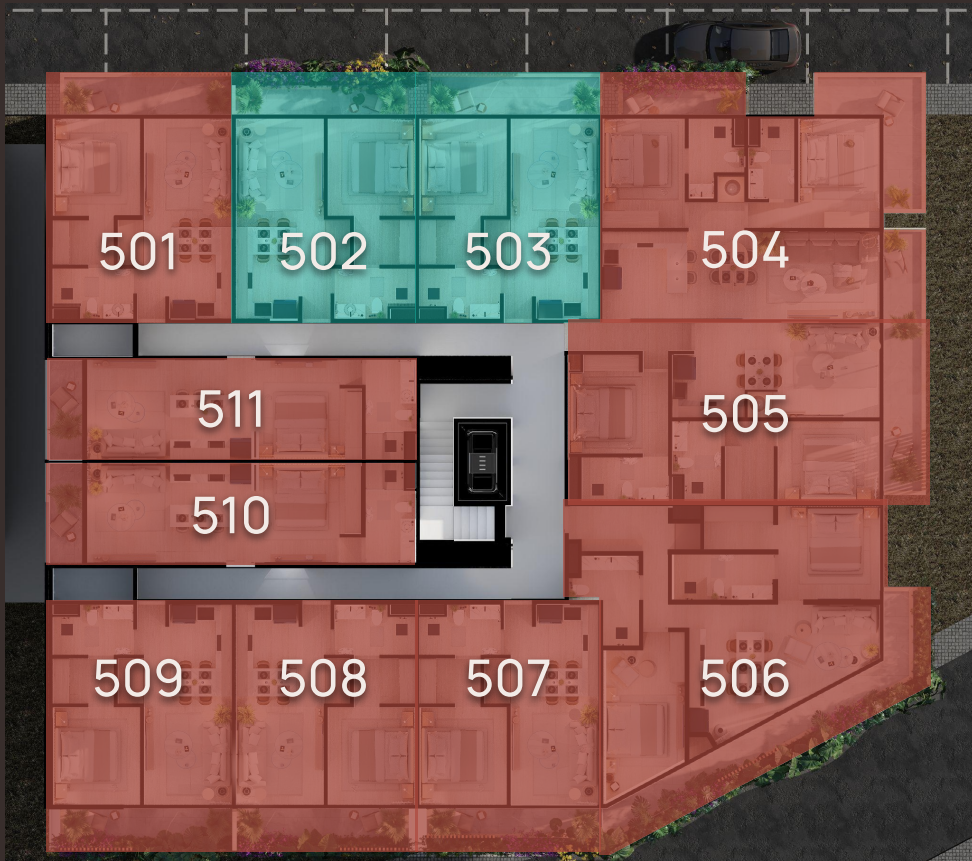

CARIBBEAN OCEAN - MAR CARIBE

LEVEL 4

- AVAILABLE
- RESERVED
- SOLD

IDILIK

STREET VIEW - CALLE 26

SUNSET - ATARDECER

PARK VIEW - VISTA AL PARQUE

LEVEL 5